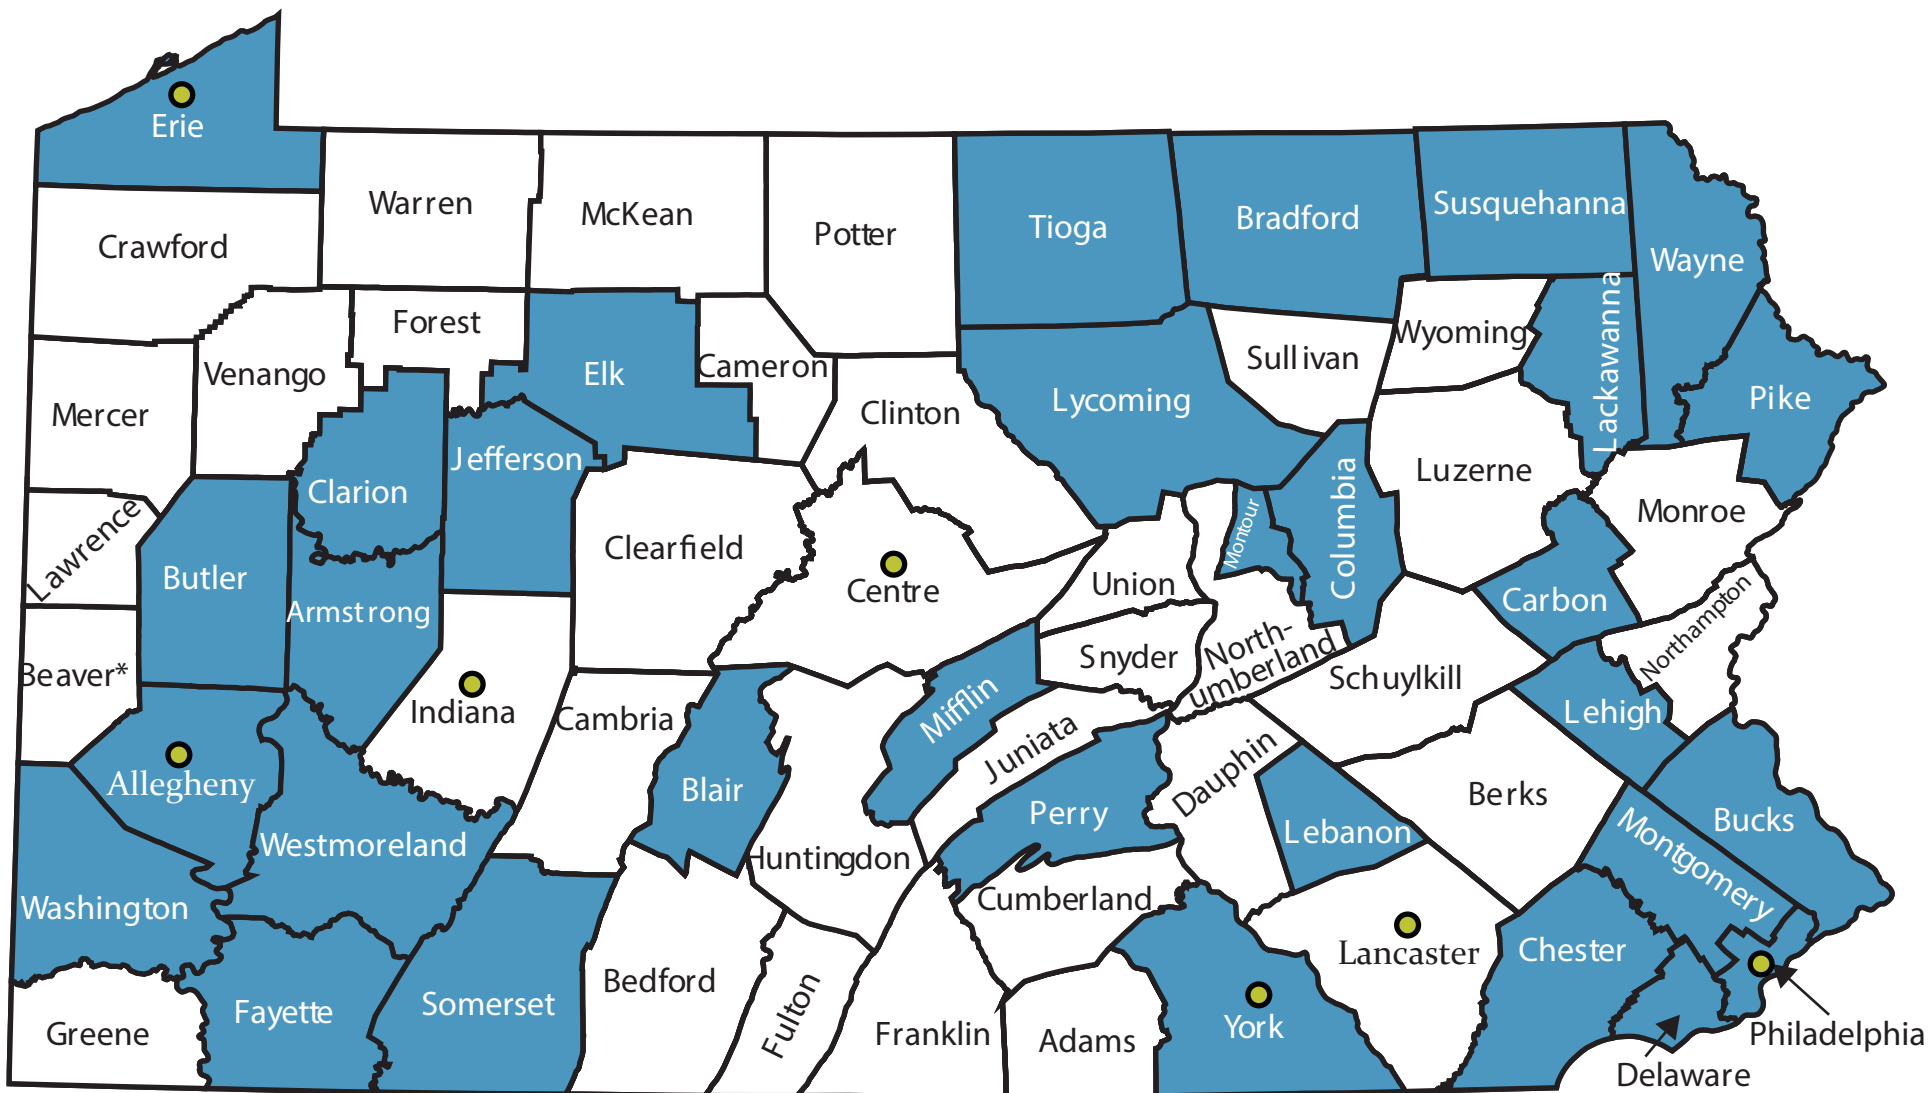

# Pennsylvania Welcoming Counties

 Welcoming Policies include limiting collaboration between local police and Immigration and Customs Enforcement (ICE) by no longer holding people based upon ICE detainers and not asking about immigration status.

 Municipalities with Welcoming Policies:  
 Lancaster      State College  
 Philadelphia      York  
 Pittsburgh      Erie  
 Indiana

**PICC**  
 Pennsylvania Immigration  
 and Citizenship Coalition